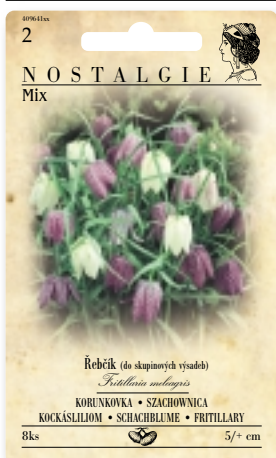

409641xx 8ks 5/+